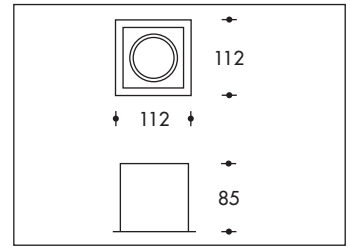

PARMA V1

Richtbare LED inbouwprojector
 Ausrichtbarer LED Einbaustrahler
 Adjustable recessed LED projector
 Projecteur encastré orientable LED

LED IP44

SHARP | LED INSIDE

■ 250mA
 Met LED Driver
 Mit LED Driver
 With LED Driver
 Avec LED Driver