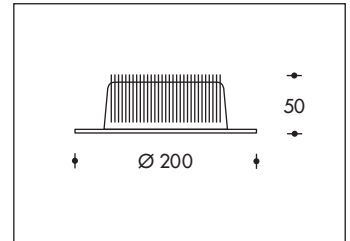

RIGA 200

Vaste LED inbouwdownlight
Starrer LED Einbau-Downlight
Fixed LED recessed downlight
Plafonnier encastré fixe LED

Colour **Wit Weiß White Blanc**
111681 **3000K** Warm White
2000lm 24W 230V CRI > 80

LED

- 250mA
- Met LED Driver
- Mit LED Driver
- With LED Driver
- Avec LED Driver

- CRI > 80
- Goede kleurweergave
- Gute Farbwiedergabe
- Good colour reproduction
- Bon rendu de couleur