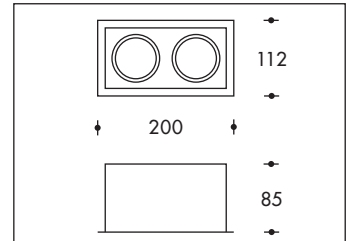

LED IP44

SHARP | LED INSIDE

■ 250mA
Met LED Driver
Mit LED Driver
With LED Driver
Avec LED Driver

■ CRI > 85
Goede kleurweergave
Gute Farbwiedergabe
Good colour reproduction
Bon rendu de couleur