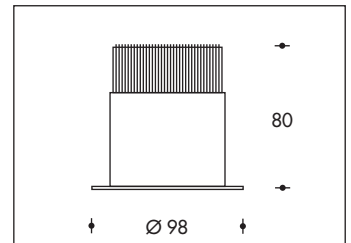

LED IP44

BILBAO

Starre LED inbouwspot
Starrer LED Einbauspot
Fixed LED recessed luminaire
Spot encastré fixe LED

Colour Wit Weiß White Blanc
111931 **2700K** Extra Warm White
750lm 10W CRI > 85
111930 **3000K** Warm White
800lm 10W CRI > 85
111932T **2000/2800K Dimtone** Dimmable Triac
105/700lm 10W CRI > 90

Ook leverbaar Ebenfalls verfügbar Also available Egalement disponible
DALI Dimmable
1-10V Dimmable

- 250mA
  Met LED Driver
  Mit LED Driver
  With LED Driver
  Avec LED Driver

- CRI > 85
  Goede kleurweergave
  Gute Farbwiedergabe
  Good colour reproduction
  Bon rendu de couleur

- CRI > 90
  Zeer goede kleurweergave
  Sehr gute Farbwiedergabe
  Very good colour reproduction
  Excellent rendu de couleur