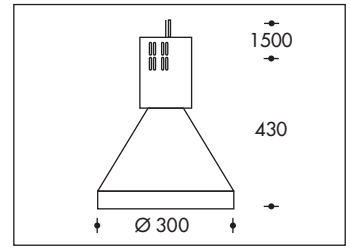

Profiles 23

Connectors 23

LED 24V
LED

STANDARD 24

NORDIC STANDARD
Spanningsrail
Stromschiene
Lighting track
Rail d'éclairage

PULSE 28

NORDIC PULSE
Spanningsrail
Stromschiene
Lighting track
Rail d'éclairage

LED IP20