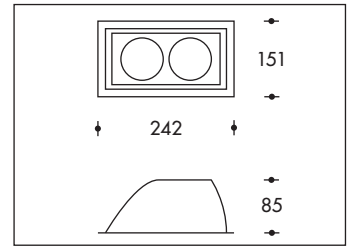

PORTO

Kantelbare LED inbouwspot
Schwenkbarer LED Einbauspott
Adjustable LED recessed luminaire
Spot encastré orientable LED

Colour Wit Weiß White Blanc
111820 3000K Warm White
3800lm 40W CRI > 85

Ook leverbaar Ebenfalls verfügbar Also available Egalement disponible
DALI Dimmable
1-10V Dimmable

LED IP23

SHARP | LED INSIDE

■ Met LED Driver
Mit LED Driver
With LED Driver
Avec LED Driver

■ CRI > 85
Goede kleurweergave
Gute Farbwiedergabe
Good colour reproduction
Bon rendu de couleur