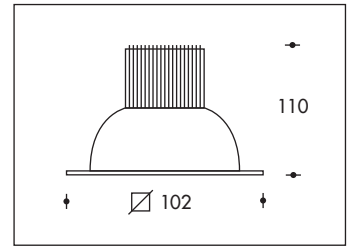

LED

SHARP | LED INSIDE

OVIEDO

Kantelbare LED inbouwspot
Schwenkbarer LED Einbauspots
Adjustable LED recessed luminaire
Spot encastré orientable LED

Colour Wit Weiß White Blanc
111920 **3000K** Warm White
800lm 10W CRI > 85

Ook leverbaar Ebenfalls verfügbar Also available Egalement disponible
DALI Dimmable
1-10V Dimmable

■ 250mA
Met LED Driver
Mit LED Driver
With LED Driver
Avec LED Driver

■ CRI > 85
Goede kleurweergave
Gute Farbwiedergabe
Good colour reproduction
Bon rendu de couleur