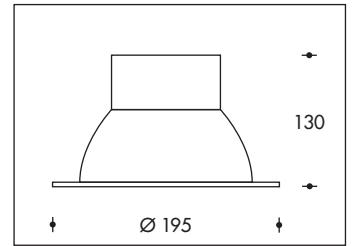

LED IP20

PHILIPS | LED INSIDE

ARIA

Starre LED inbouwdownlight
Starrer LED Einbau-Downlight
Fixed LED recessed downlight
Plafonnier encastré fixe LED

Colour Wit Weiß White Blanc

DLM FLEX FORTIMO Gen2 PHILIPS

- **111570** **3000K** Warm White
  2020lm 18W CRI > 85 DIM
- **111575** **3000K** Warm White
  2970lm 27W CRI > 85 DIM
- **111571** **4000K** Cool White
  2020lm 17W CRI > 85 DIM
- **111576** **4000K** Cool White
  2970lm 25W CRI > 85 DIM

DALI Dimmable

- **111570D** **3000K** Warm White
  2020lm 18W CRI > 85 DIM
- **111575D** **3000K** Warm White
  2970lm 27W CRI > 85 DIM
- **111571D** **4000K** Cool White
  2020lm 17W CRI > 85 DIM
- **111576D** **4000K** Cool White
  2970lm 25W CRI > 85 DIM

1-10V Dimmable

- **111570V** **3000K** Warm White
  2020lm 18W CRI > 85 DIM
- **111575V** **3000K** Warm White
  2970lm 27W CRI > 85 DIM
- **111571V** **4000K** Cool White
  2020lm 17W CRI > 85 DIM
- **111576V** **4000K** Cool White
  2970lm 25W CRI > 85 DIM

■ Met LED Driver
Mit LED Driver
With LED Driver
Avec LED Driver

■ CRI > 85
Goede kleurweergave
Gute Farbwiedergabe
Good colour reproduction
Bon rendu de couleur

■ System Power
17W (LED) = 19W System Power
18W (LED) = 21W System Power
25W (LED) = 28W System Power
27W (LED) = 30W System Power