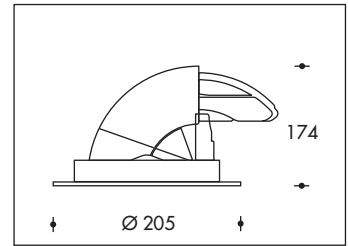

BOSTON 190

Richtbare LED inbouwprojector
 Ausrichtbarer LED Einbaustrahler
 Adjustable recessed LED projector
 Projecteur encastré orientable LED

LED IP20

PHILIPS | LED INSIDE

■ Met LED Driver
 Mit LED Driver
 With LED Driver
 Avec LED Driver