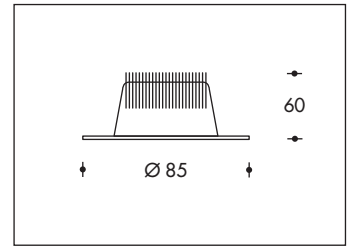

Kruithof curve

When the luminaries are dimmed from 2000K to 3000K, the CRI remains high and steady at up to 97, in addition to an excellent R9 value (up to 92).

13W	Ra	R1	R2	R3	R4	R5	R6	R7	R8	R9	R10	R11	R12	R13	R14	R15
2000K	97	99	100	95	96	98	97	96	92	81	97	90	91	99	96	95
2600K	96	99	98	92	92	97	98	94	95	92	93	91	91	99	94	98
3000K	94	98	95	90	91	96	94	93	94	88	88	92	86	97	94	96
34W	Ra	R1	R2	R3	R4	R5	R6	R7	R8	R9	R10	R11	R12	R13	R14	R15
1900K	96	100	99	97	97	99	95	94	89	77	99	91	92	99	96	94
2600K	97	99	99	95	95	98	98	97	96	91	97	93	96	99	96	99
3000K	95	98	96	93	95	96	95	96	94	84	89	95	87	97	95	96